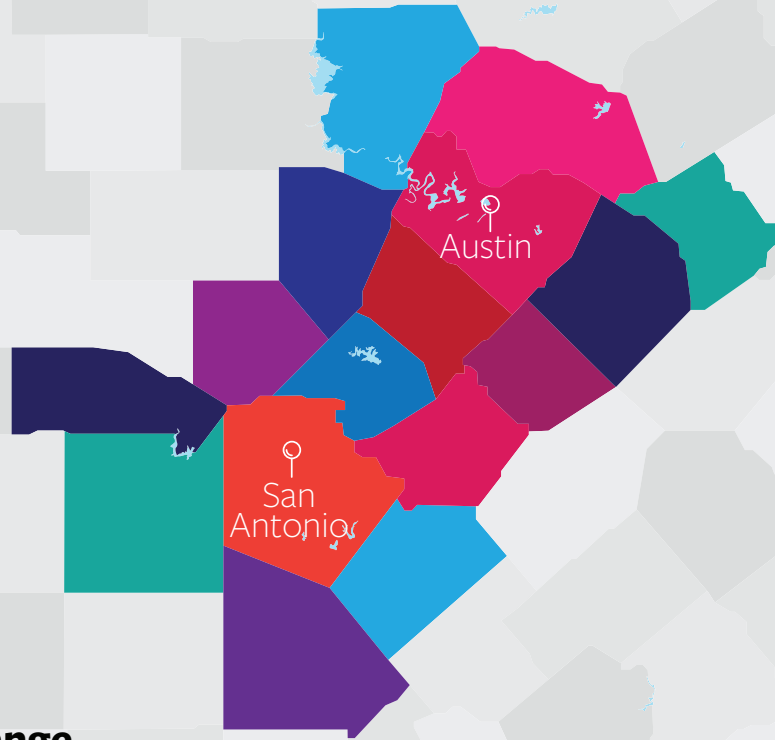

Central Texas RetroFoam Service Map

Counties In Range

| | |
|------------|-----------|
| Travis | Bandera |
| Burnet | Medina |
| Williamson | Bexar |
| Bastrop | Comal |
| Caldwell | Guadalupe |
| Hays | Wilson |
| Blanco | Lee |
| Kendall | Atascosa |